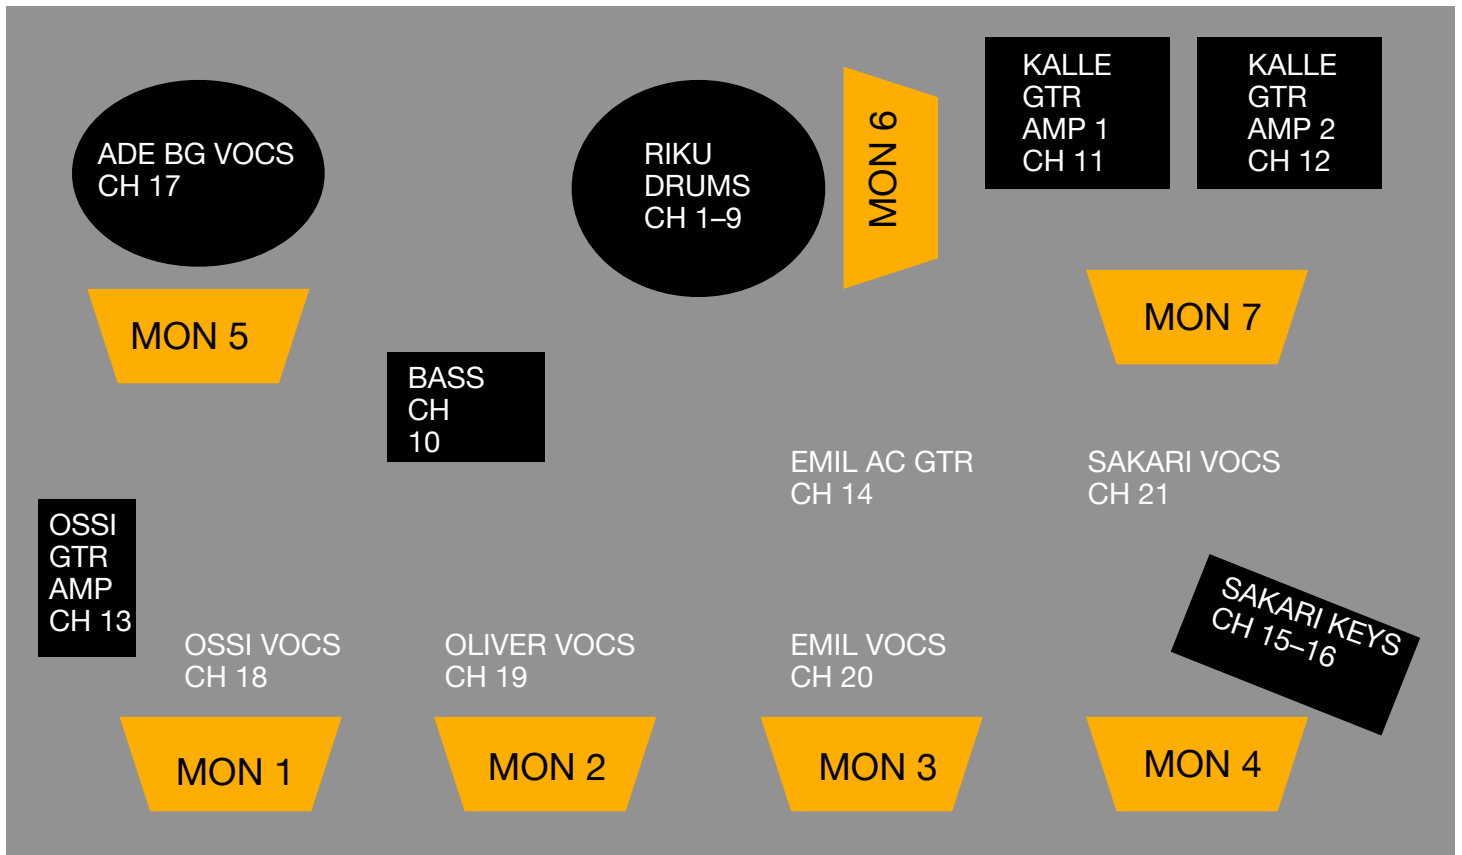

NEVALA STAGE PLAN 2024

CHANNELS:

- 1 BD
- 2 SNARE TOP
- 3 SNARE BOTTOM
- 4 SNARE 2 TOP
- 5 TOM 1
- 6 TOM 2
- 7-8 OH
- 9 HIHAT
- 10 BASS AMP (balanced output)
- 11 KALLE GTR AMP 1 MIC (preferable mic E609/57)
- 12 KALLE GTR AMP 2 MIC (preferable mic E609/57)
- 13 OSSI GTR AMP MIC
- 14 EMIL AC GTR (balanced output)
- 15-16 SAKARI KEYS (balanced output)
- 17 ADE BACKING VOCS MIC
- 18 OSSI VOC MIC
- 19 OLIVER VOC MIC
- 20 EMIL VOC MIC
- 21 SAKARI VOC MIC