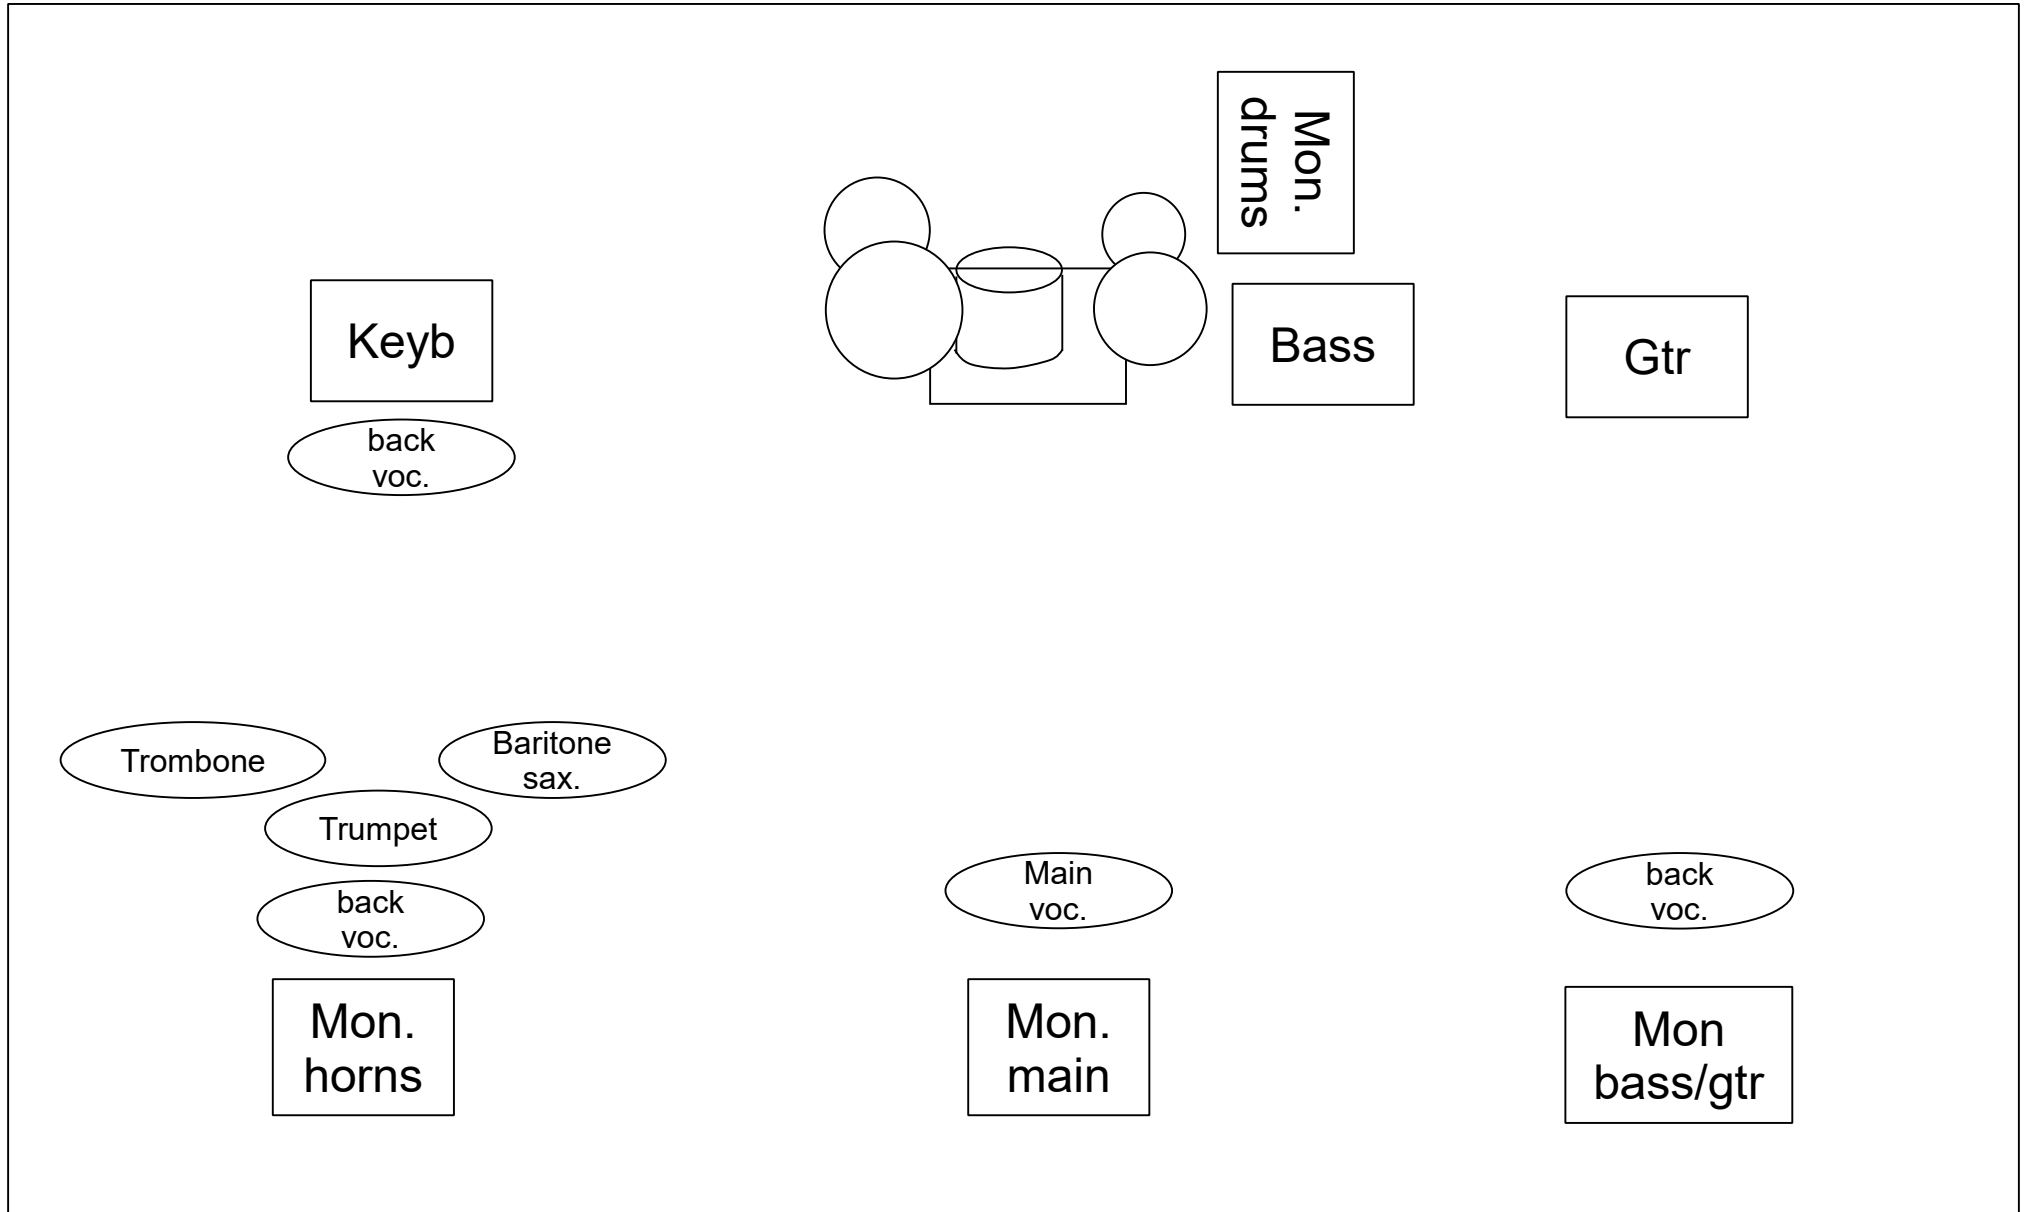

Stage plot

Channel list

channel	Instrument	info
1.	Main voc.	
2.	Backing voc. bass	
3.	Backing voc. horns	
4.	Backing voc. Keyb.	
5.	Guitar amp	Mic/(or)DI box
6.	Bass amp	Mic/(or)DI box
7.	Keyb.	
8.	Tombone	
9.	Trumpet	Clip-on mic.
10.	Baritone sax.	Clip-on mic.
11.	Bass drum	
12.	Snare	
13.	Tom 1	
14.	Tom 2	
15.	Tom 3	
16.	Overhead 1	Optional
17.	Overhead 2	Optional