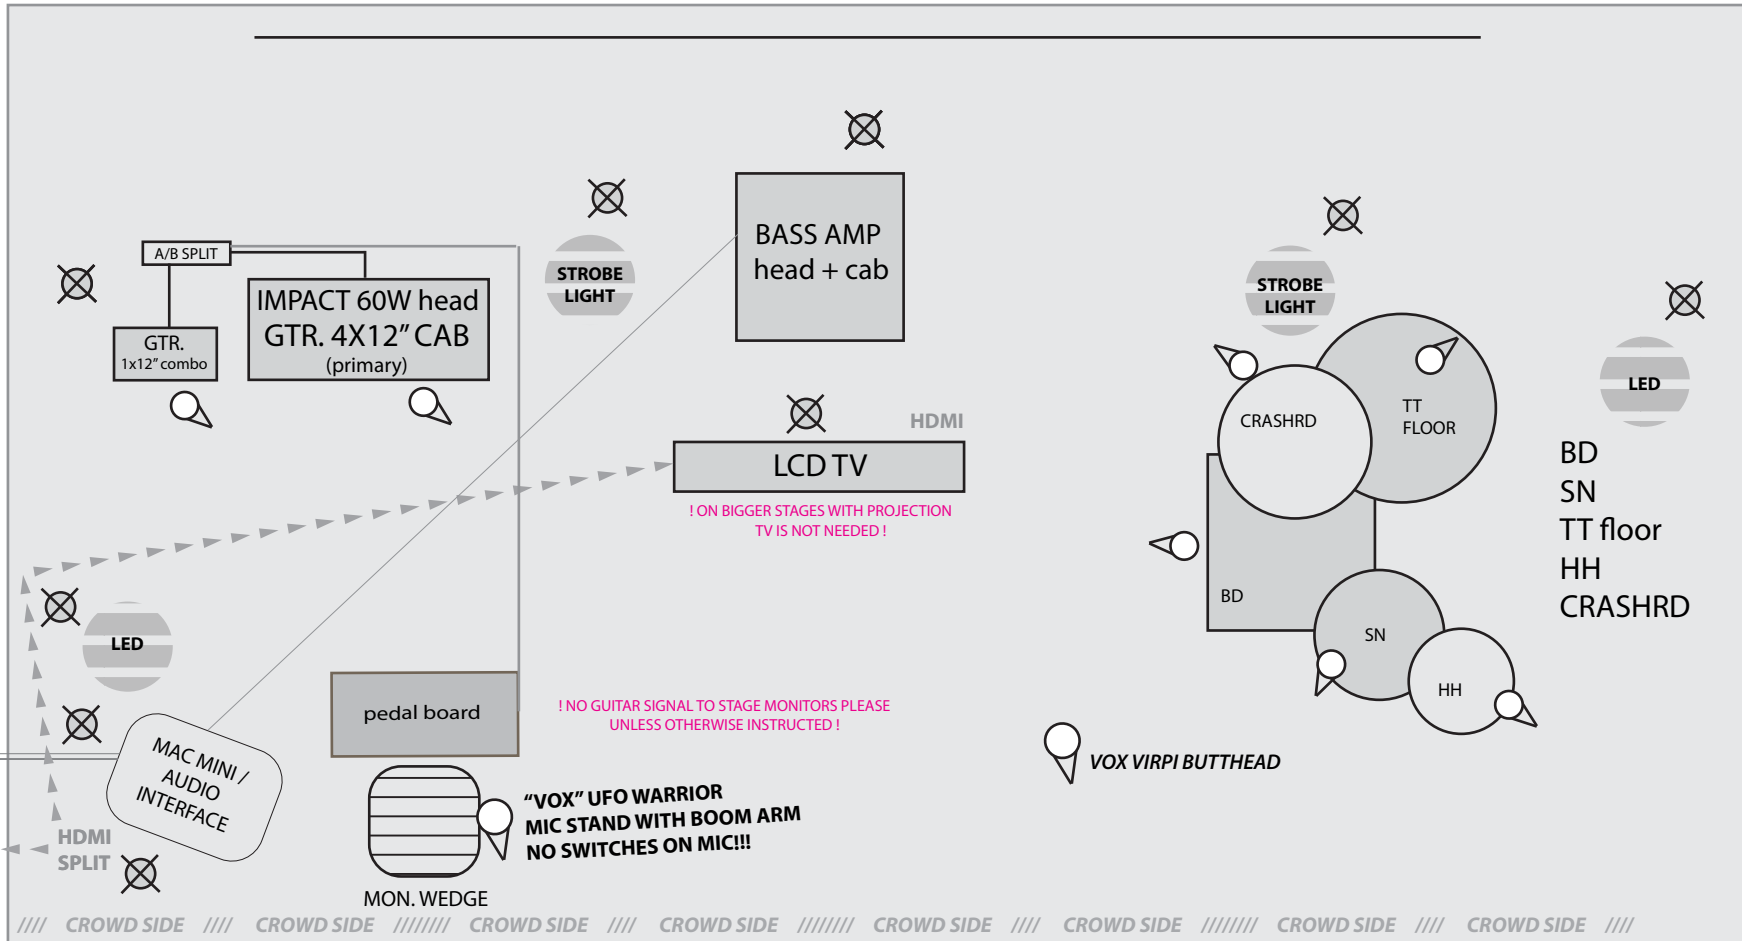

MÖYHY-VEIKOT RIDER / STAGE PLAN / TOP 10 LEFFAT ERA

MOYHYVEIKOT@GMAIL.COM

- | | | | |
|--------------------------|-------|--------|------------------|
| 1. BD | (| (dyn) | |
| 2. SN | | (dyn) | |
| 3. TT | | (dyn) | |
| 4. OH 1 | | (con) | +48V |
| 5. OH 2 | | (con) | +48V |
| 6. AMB | | (con) | +48V |
| 7. GTR | 4x12" | (dyn) | |
| 8. GTR | COMBO | (dyn) | |
| 9. VOX (UFO WARROR) | | (dyn.) | "DUB-KIND" DELAY |
| 10. VOX (VIRPI BUTTHEAD) | | (dyn.) | "DUB-KIND" DELAY |

SIGNALS FROM AUDIO INTERFACE:

- | | |
|---------------------------|-------|
| 11-12. BASS LINE STEREO | (XLR) |
| 13-14. SYNTHS LINE STEREO | (XLR) |
| 15-16. VIDEO BACKTRACK | (XLR) |

BACKLINE: (WE USUALLY TRAVEL WITH MINIMAL BACKLINE TO FIT IN A SMALL VAN. SO IT IS SOMETIMES VITAL TO HAVE "BIGGER" GEAR FROM THE VENUE)

VISUALS: (ALL VISUAL CONTENT COMES FROM OUR SOURCES IN SYNC WITH AUDIO OR OTHERWISE INSTRUCTED)

- LCD TELEVISION SCREEN (HDMI INPUT)
- VIDEO PROJECTION ON BACK OF THE STAGE (HDMI INPUT)

PA-SYSTEM WITH SUBS AND ENOUGH POWER TO DELIVER MAXIMUM MULTIMEDIA PUNK EXPERIENCE

STAGE MONITORS:

- AT LEAST ONE STAGE WEDGE FOR MONITORING
- DRUMMER USES IN-EAR MONITORING

STAGE, VALOT, VISUAALIT OHJEISTUSTA:

LAVASETUP "DUONA" LAVAN REUNOIHIN.

VIDEOMATERIAALI TULEE TV:STÄ, JOKA SIOJITETAAN LAVAN KESKELLE JA/TAI PROJISOINTINA LAVAN TAKKSE. OPTIMAALISIN SETUP ON, ETTÄ KÄYTÖSSÄ ON SEKÄ PROJISOINTI JA TELEVISIO. PIENEMMÄT VENUET ON MENTY PELKÄLÄ RUUDULLA.