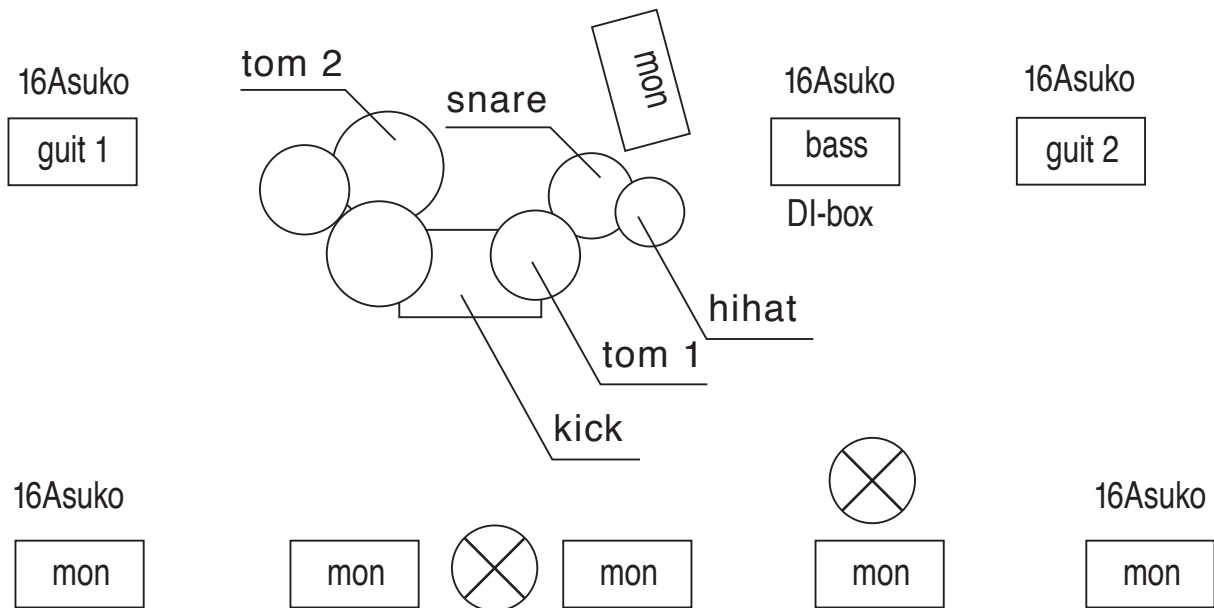

TREASURE ISLANDERS TECHNICALRAIDER

Canal list

1. kick
2. snare top
3. snare bottom
4. hihat
5. tom 1
6. tom 2
7. over r
8. over l
9. DI-box (bass)
10. gtr r
11. gtr l
12. voc bass sm58
13. voc lead sm58

Drums

22" Bass drum
10" or 12" rack tom
14" or 16" floor tom
14" x 5" Snare Drum, Steel. Ludvig Supraphonic.
Hi-hat stand
Snare drum stand
Boom cymbal stand
Straight cymbal stands x2
Drum throne, heavy duty and fully adjustable
Bass Drum pedal: DW3000, DW 5000 or DW9000
14" Hi-hat cymbals (Medium - Heavy)
17" Medium - thin Crash
18" Medium - thin Crash
20" Medium ride
Avedis Zildjian, Paiste 2002 etc. Not too jazzy...